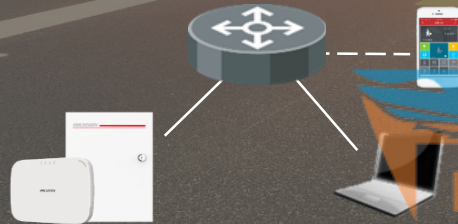

STA Mode (Station)

- In STA mode, the hybrid panel works as general panels. Installers can connect the panel with mobile phone or pc via external WIFI AP or LAN connection.

ROSARIO
SEGURIDAD