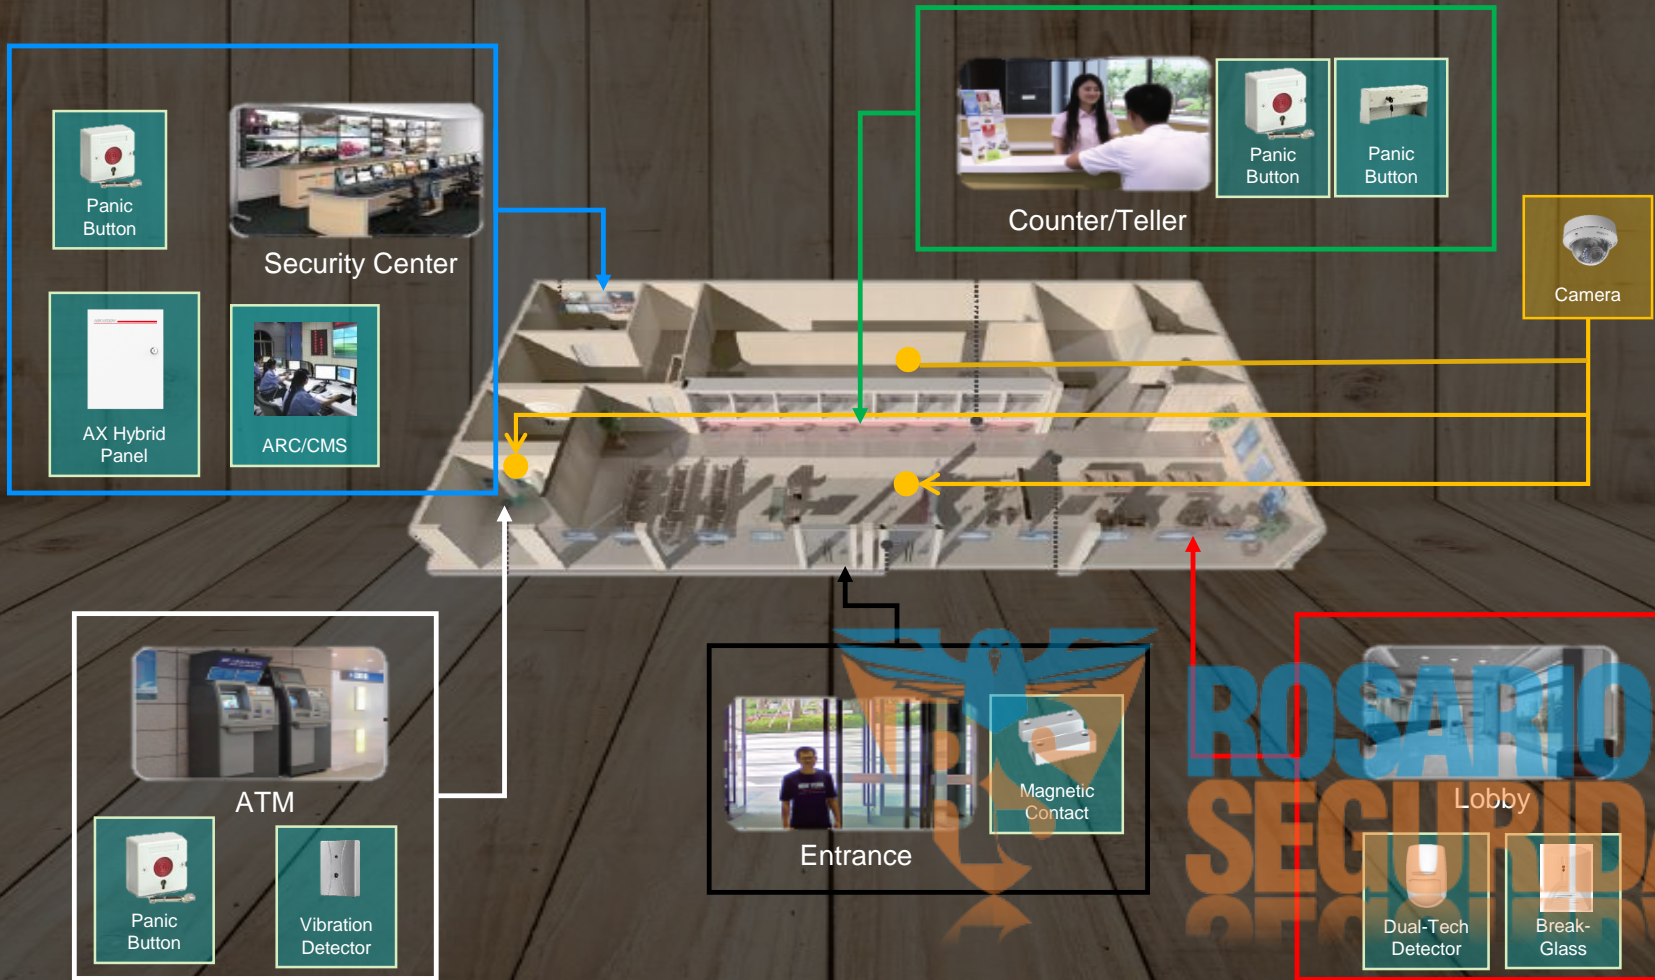

Application: Bank