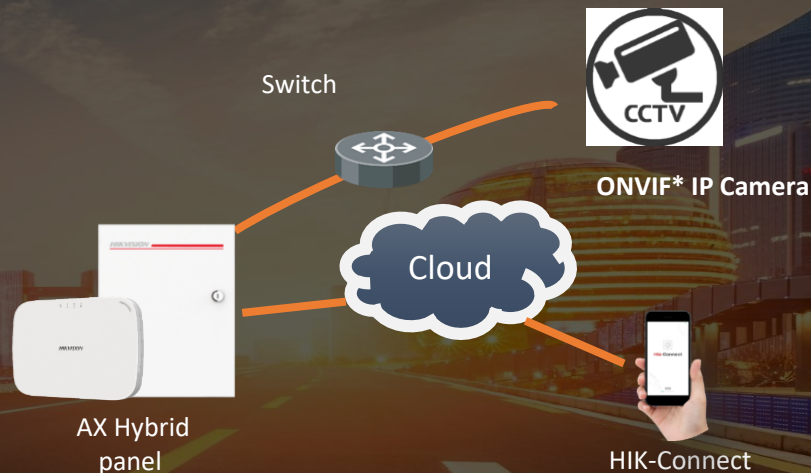

Video Verification Via Sub-stream

Support both Hikvision IPC and ONVIF IPC of other manufactures.
For customers with their private cloud and APP, we can also provide open API for integration.

- Support up to 2/4 IPC connect directly with panel. When the alarm is triggered, a 7 seconds video will be delivered to the mail or APP, including 5 seconds before and 2 seconds after the activation or reversed.

Option 2
On board verification method

*ONVIF originally was an acronym for
Open Network Video Interface Forum.