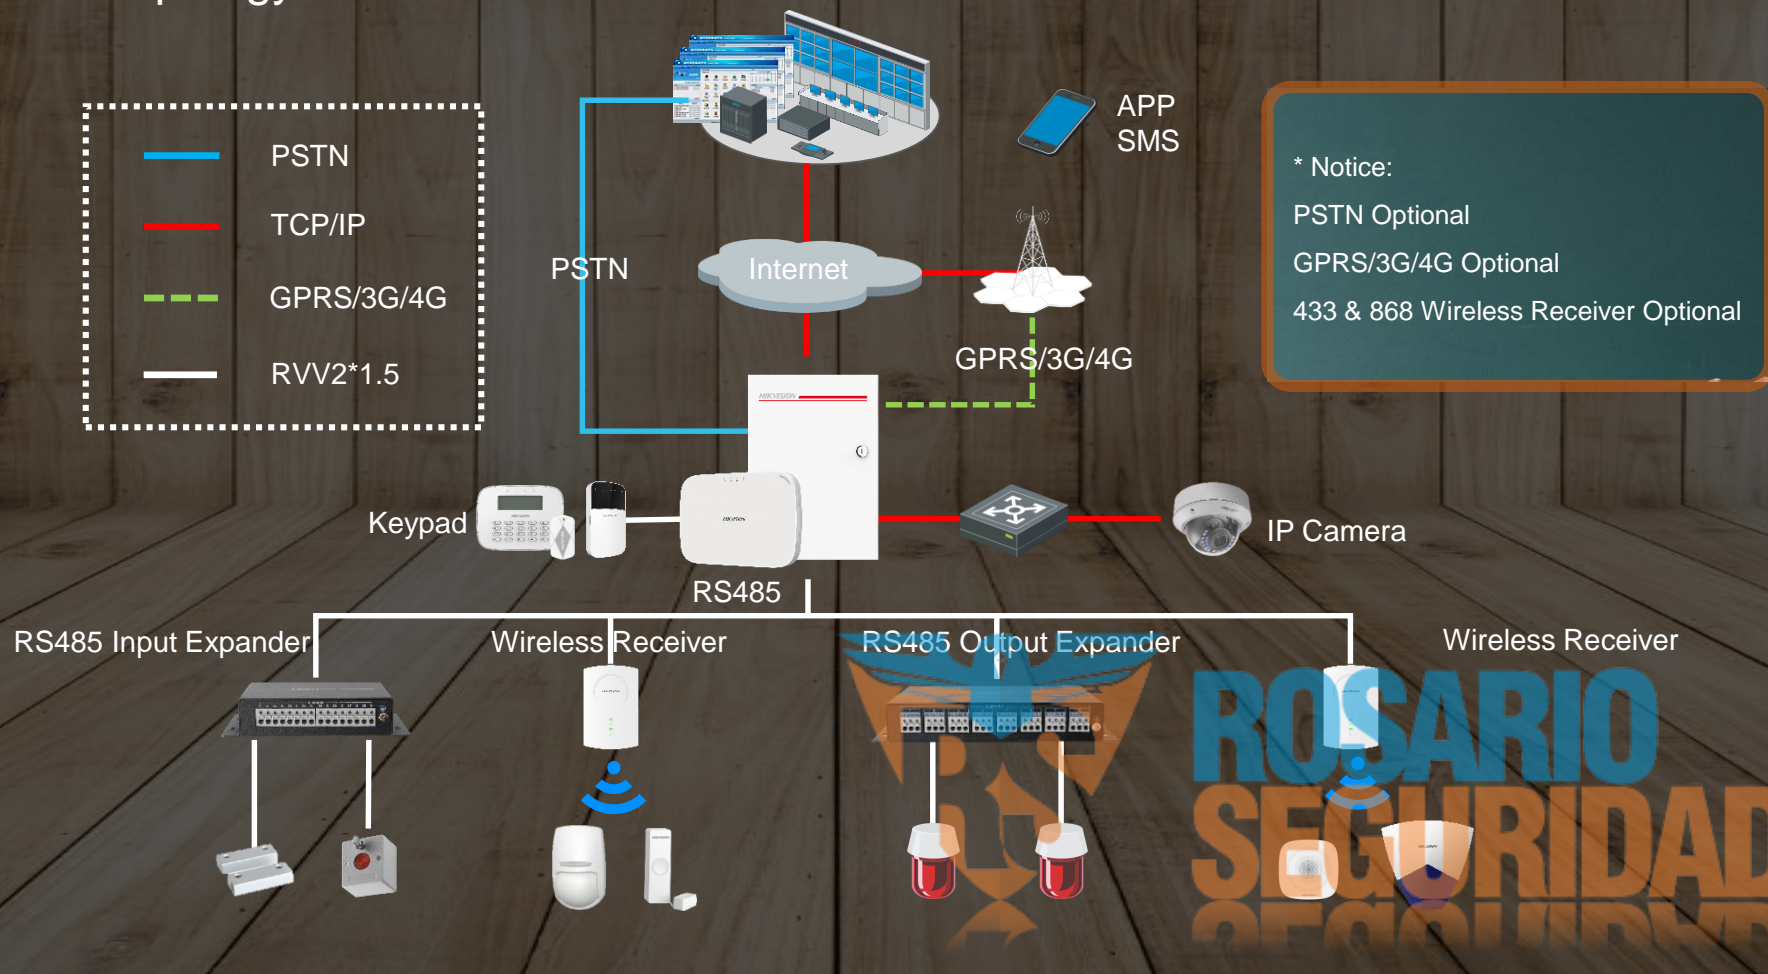

## PERIPHERAL & APPLICATION

---

- Peripheral products
- Application scenarios

**ROSARIO  
SEGURIDAD**

# Peripherals

Detectors

Siren

Keypad/Keyfob

Wireless Receiver

Hybrid Panel

Expander

**ROSARIO  
SEGURIDAD**

# System topology

\* Notice:  
PSTN Optional  
GPRS/3G/4G Optional  
433 & 868 Wireless Receiver Optional